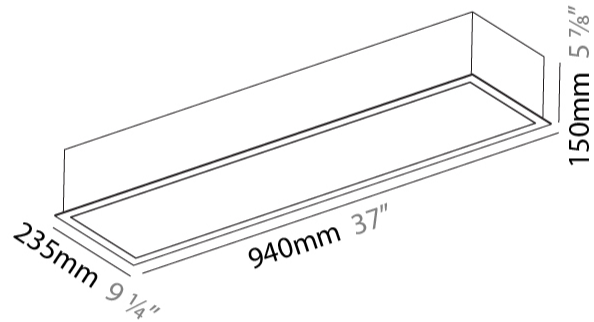

GENERAL

Series: Pi2
Subseries: Pi2 Whiteline
Brand: Prolicht
Division: Architectural
Mounting Type: Recessed
Mounting Location: Ceiling
Subcategory: Ambient

PHYSICAL

Shape: Rectangle
Length (mm): 940
Length (in): 37
Width (mm): 235
Width (in): 9 1/4
Depth (mm): 150
Depth (in): 5 7/8
Ceiling Thickness (mm): 10 / 12.5 / 15 / 25
Ceiling Thickness (in): 3/8 or 1/2 or 9/16 or 1
Min. Recessing Depth (mm): 160
Min. Recessing Depth (in): 6 5/16
Light Distribution: Direct
Weight (kg): 6.31
Weight (lbs): 13.88
Diffuser: [PMMA - Opal or Micro-Prism](#)
Fixture Finish: [SSR / BKV / CWI / CRY / HAB / UFT / ITA / RUA / FTG / MYG / LOD / PUS / FRO / FUP / KIA / POP / BLS / SPG / MEY / GOH / GUM / CHC / COM / ABZ / JAG / OBR / MOS / ROR](#)
Fixture Material: Aluminum
Cut-out Measurements: 925mm / 36 7/16" x 220mm / 8 11/16"

ELECTRICAL

Lamp Type: LED (Zhaga Standard)
Total Output Wattage (W): 29
Dimming: [Tri-Mode (Non-Dimming and Phase Dimming (120Vac only) and 0-10V Dimming)](#)
Driver Included: Yes
Driver Location: Integrated
Driver Type: Constant Current - Universal
Driver Class: Class 2
Input Voltage (V): 120 - 277
Constant Current (MA): 500

LED

Color Temperature (°K): [3000 / 3500 / 4000](#)
Max. Delivered Lumen (lm): 2140 / 2303 / 2350
CRI: >80 CRI
Efficiency (%): 0.53
Lamp Life (hrs): 50000

OPTICAL

RATINGS AND CERTIFICATIONS

Certified By: Certified for North American Standards
IP rating: IP20