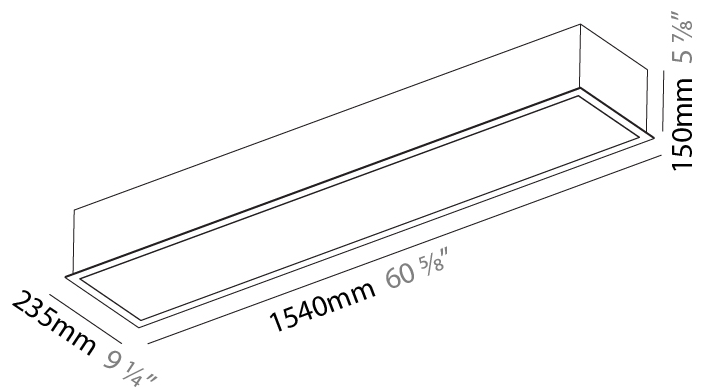

GENERAL

Series: Pi2
Subseries: Pi2 Whiteline
Brand: Prolicht
Division: Architectural
Mounting Type: Recessed
Mounting Location: Ceiling
Subcategory: Ambient

PHYSICAL

Shape: Rectangle
Length (mm): 1540
Length (in): 60 5/8
Width (mm): 235
Width (in): 9 1/4
Depth (mm): 150
Depth (in): 5 7/8
Ceiling Thickness (mm): 10 / 12.5 / 15 / 25
Ceiling Thickness (in): 3/8 or 1/2 or 9/16 or 1
Min. Recessing Depth (mm): 160
Min. Recessing Depth (in): 6 5/16
Light Distribution: Direct
Weight (kg): 9.919
Weight (lbs): 21.82
Diffuser: PMMA - Opal or Micro-Prism
Fixture Finish: SSR / BKV / CWI / CRY / HAB / UFT / ITA / RUA / FTG / MYG / LOD / PUS / FRO / FUP / KIA / POP / BLS / SPG / MEY / GOH / GUM / CHC / COM / ABZ / JAG / OBR / MOS / ROR
Fixture Material: Aluminum
Cut-out Measurements: 1525mm / 60 1/16" x 220mm / 8 11/16"

ELECTRICAL

Lamp Type: LED (Zhaga Standard)
Total Output Wattage (W): 48
Dimming: Tri-Mode (Non-Dimming and Phase Dimming (120Vac only) and 0-10V Dimming)
Driver Included: Yes
Driver Location: Integrated
Driver Type: Constant Current - Universal
Driver Class: Class 2
Input Voltage (V): 120 - 277
Constant Current (MA): 500

LED

Color Temperature (°K): 3000 / 3500 / 4000
Max. Delivered Lumen (lm): 3570 / 3842 / 3920
CRI: >80 CRI
Efficiency (%): 0.549
Lamp Life (hrs): 50000

OPTICAL

RATINGS AND CERTIFICATIONS

Certified By: Certified for North American Standards
IP rating: IP20